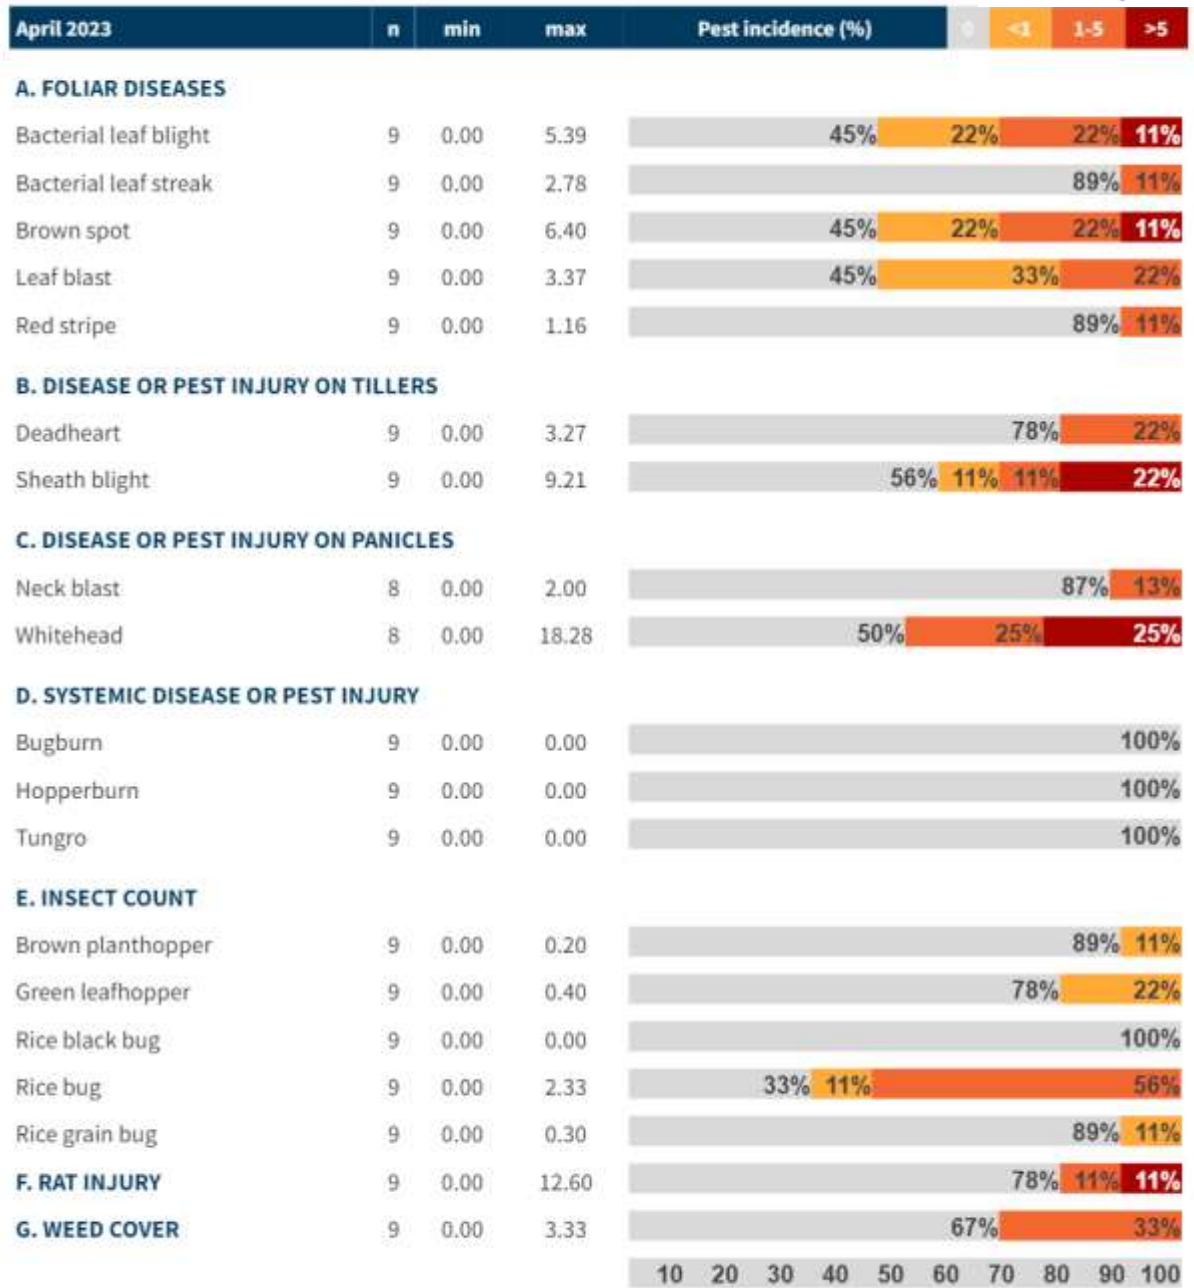

Table 1. List of monitoring fields with  $\geq 10\%$  average incidences on foliar diseases, and injury on panicles and tillers in Davao Region on April 2023.

Field code	Growth stage	Pest	Incidence (%)
110146	Maturity	Whitehead_stem borer	18.28
110150	Maturity	Whitehead_stem borer	12.10
110188	Maturity	Whitehead_stem borer	10.68
110225	Maturity	Whitehead_stem borer	15.65
110153	Maturity	Sheath blight	10.00
110211	Maturity	Sheath blight	13.90
110229	Dough	Bacterial leaf blast	15.54

Figure 1. PRIME monitoring fields in Region XI (Davao Region) as of March 2023

Figure 2. Incidence of pest injuries, counts of insect pests, and weed cover in Davao del Norte on April 2023. Horizontal bar shows the proportion of fields in each range of pest injury incidence, insect count or weed cover.

Figure 3. Incidence of pest injuries, counts of insect pests, and weed cover in Davao del Sur on April 2023. Horizontal bar shows the proportion of fields in each range of pest injury incidence, insect count or weed cover.

Figure 5. Incidence of pest injuries, counts of insect pests, and weed cover in Davao Occidental on April 2023. Horizontal bar shows the proportion of fields in each range of pest injury incidence, insect count or weed cover.