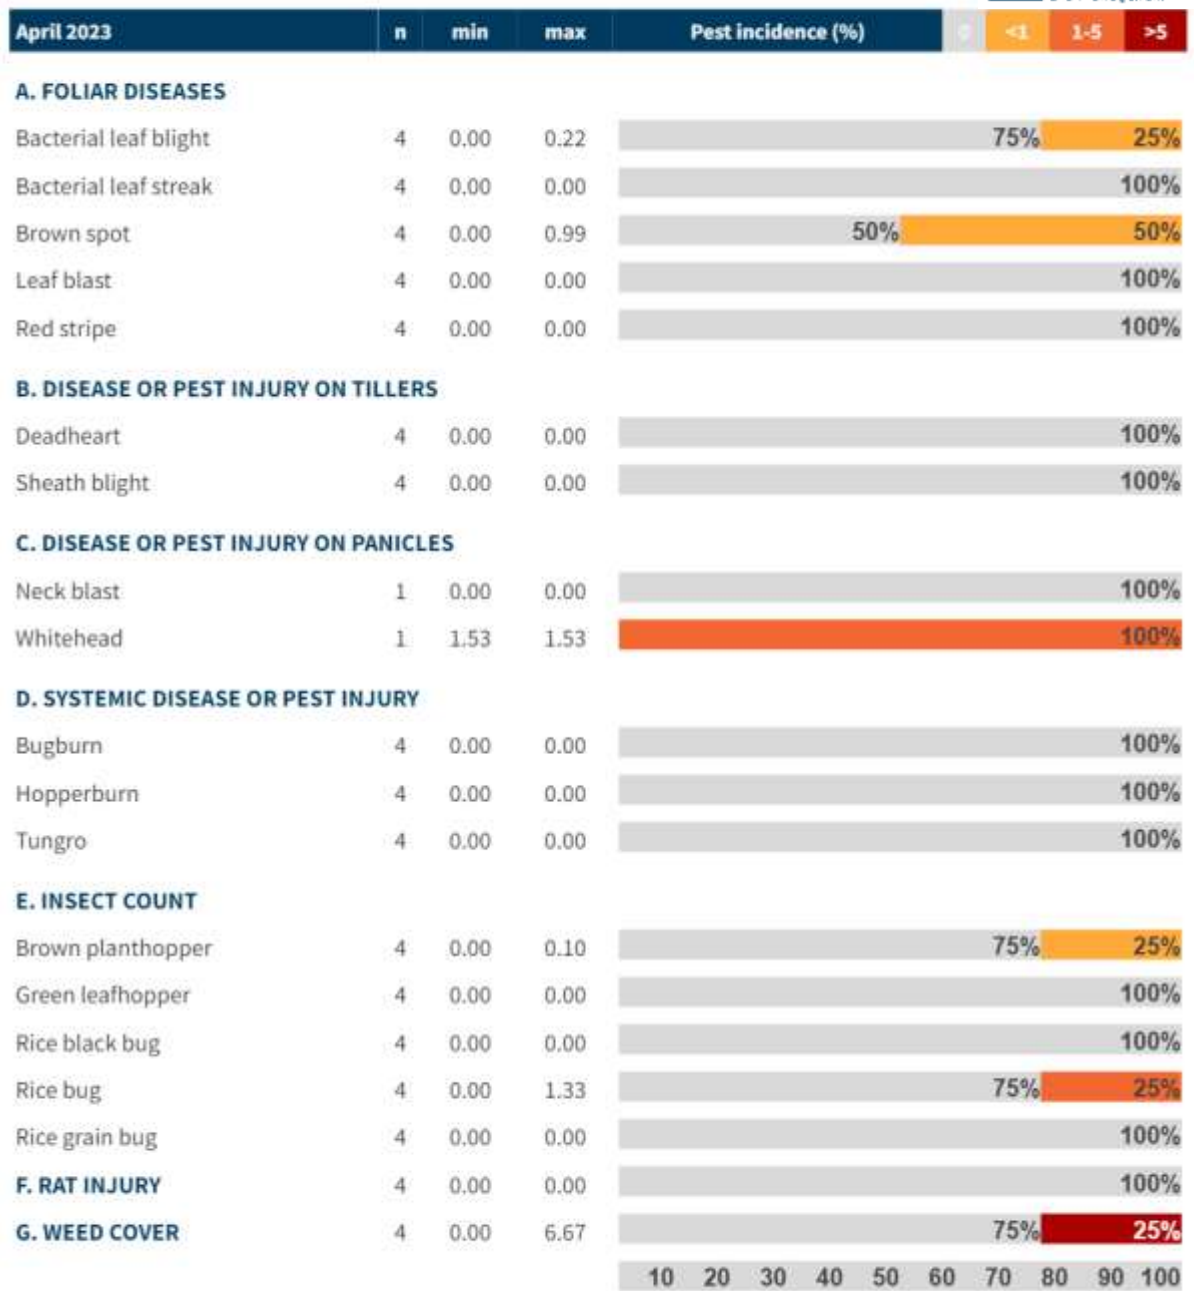

Figure 3. Incidence of pest injuries, counts of insect pests, and weed cover in Davao del Sur on April 2023. Horizontal bar shows the proportion of fields in each range of pest injury incidence, insect count or weed cover.

Figure 5. Incidence of pest injuries, counts of insect pests, and weed cover in Davao Occidental on April 2023. Horizontal bar shows the proportion of fields in each range of pest injury incidence, insect count or weed cover.

Figure 6. Incidence of pest injuries, counts of insect pests, and weed cover in Compostela Valley on April 2023. Horizontal bar shows the proportion of fields in each range of pest injury incidence, insect count or weed cover.

Figure 7. Incidence of pest injuries, counts of insect pests, and weed cover in Davao City on April 2023. Horizontal bar shows the proportion of fields in each range of pest injury incidence, insect count or weed cover.