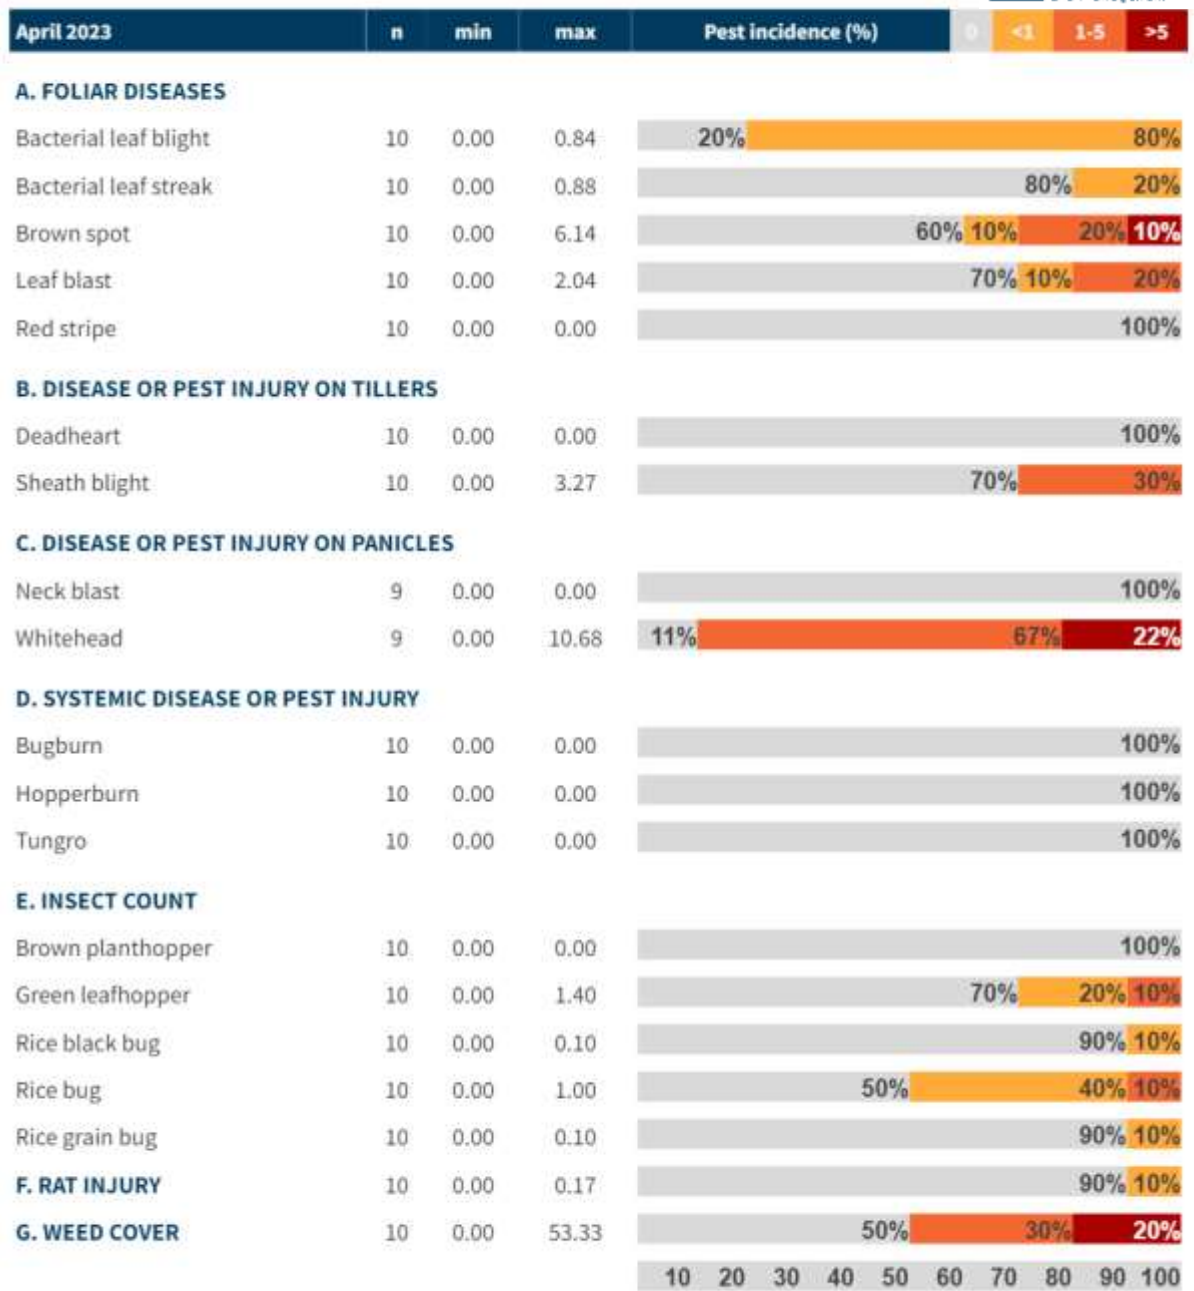

Table 1. List of monitoring fields with  $\geq 10\%$  average incidences on foliar diseases, and injury on panicles and tillers in Davao Region on April 2023.

Field code	Growth stage	Pest	Incidence (%)
110146	Maturity	Whitehead_stem borer	18.28
110150	Maturity	Whitehead_stem borer	12.10
110188	Maturity	Whitehead_stem borer	10.68
110225	Maturity	Whitehead_stem borer	15.65
110153	Maturity	Sheath blight	10.00
110211	Maturity	Sheath blight	13.90
110229	Dough	Bacterial leaf blast	15.54

Figure 1. PRIME monitoring fields in Region XI (Davao Region) as of March 2023

Figure 2. Incidence of pest injuries, counts of insect pests, and weed cover in Davao del Norte on April 2023. Horizontal bar shows the proportion of fields in each range of pest injury incidence, insect count or weed cover.

Figure 3. Incidence of pest injuries, counts of insect pests, and weed cover in Davao del Sur on April 2023. Horizontal bar shows the proportion of fields in each range of pest injury incidence, insect count or weed cover.

Figure 5. Incidence of pest injuries, counts of insect pests, and weed cover in Davao Occidental on April 2023. Horizontal bar shows the proportion of fields in each range of pest injury incidence, insect count or weed cover.