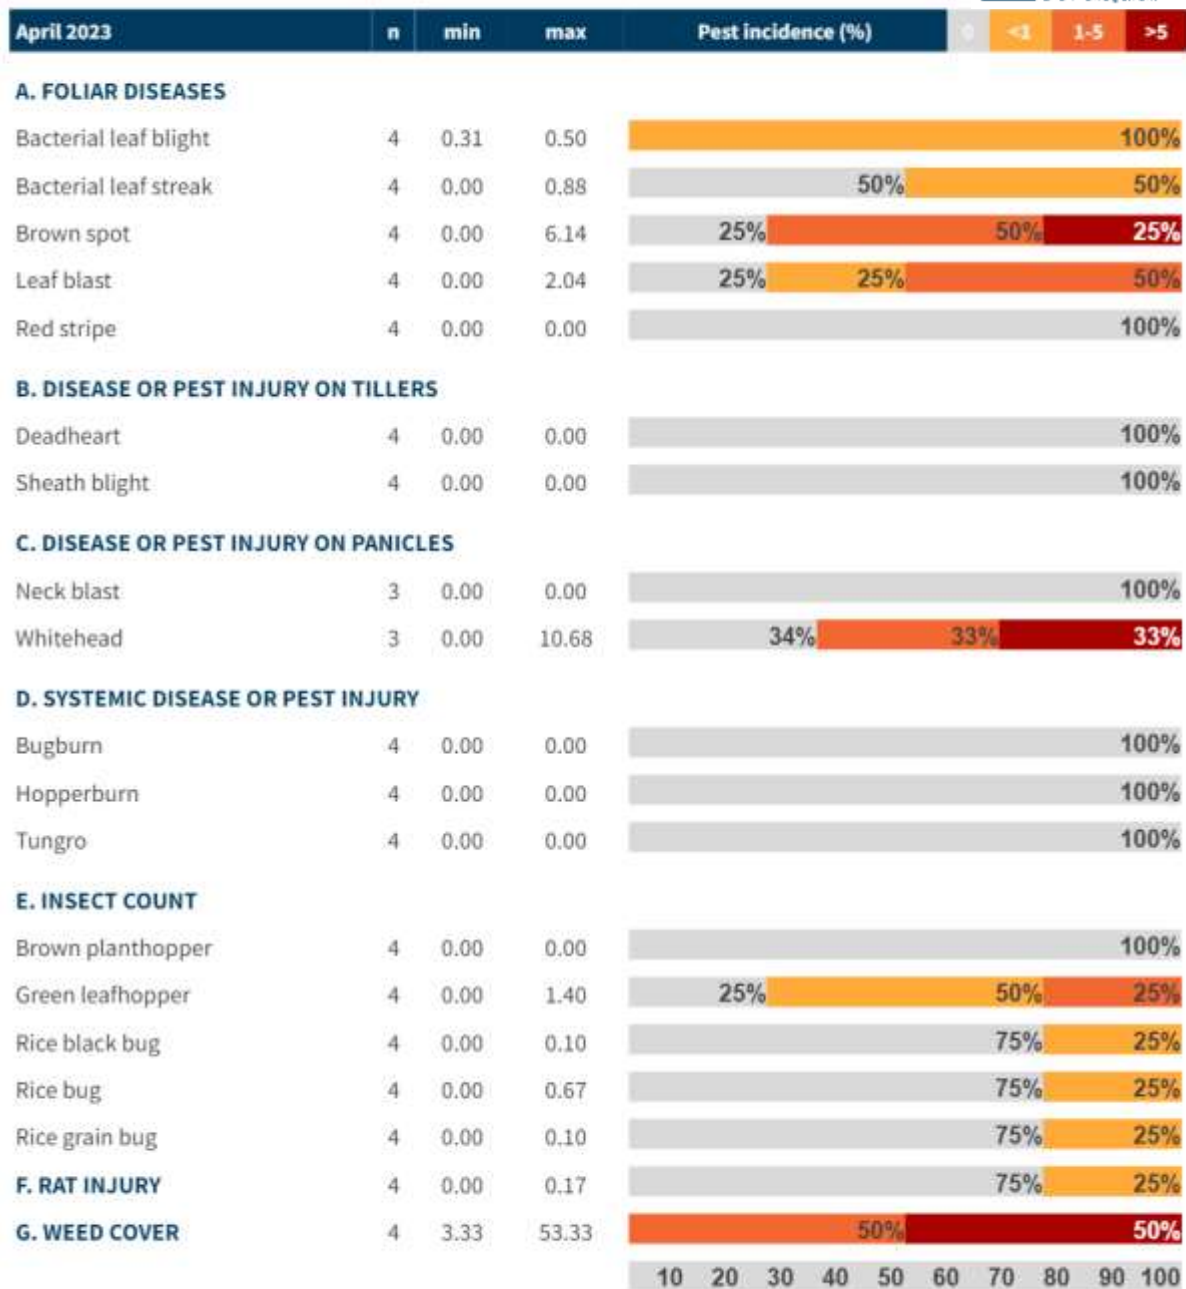

Figure 1. PRIME monitoring fields in Region XI (Davao Region) as of March 2023

Figure 2. Incidence of pest injuries, counts of insect pests, and weed cover in Davao del Norte on April 2023. Horizontal bar shows the proportion of fields in each range of pest injury incidence, insect count or weed cover.

Figure 3. Incidence of pest injuries, counts of insect pests, and weed cover in Davao del Sur on April 2023. Horizontal bar shows the proportion of fields in each range of pest injury incidence, insect count or weed cover.

Figure 5. Incidence of pest injuries, counts of insect pests, and weed cover in Davao Occidental on April 2023. Horizontal bar shows the proportion of fields in each range of pest injury incidence, insect count or weed cover.