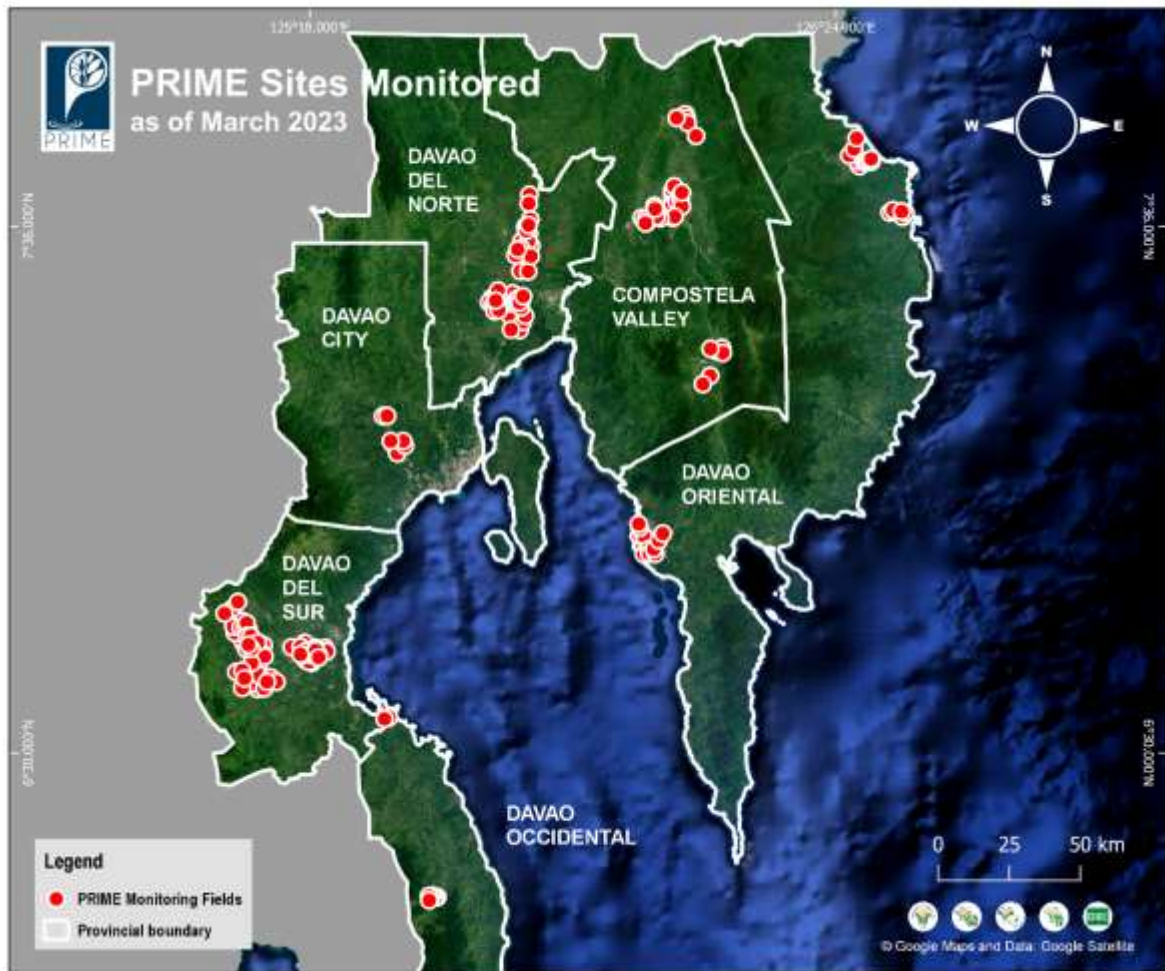

## PEST SURVEY DATA OF REGION XI (DAVAO REGION)

April 2023

**Monitoring date:** April 4-16, 2023

**Provinces surveyed:** Compostella Valley, Davao City, Davao del Norte, Davao del Sur, Davao Occidental, and Davao Oriental.

**Number of Monitoring fields:** 156 monitoring fields (68 at fallow period, 24 just harvested, 9 at land preparation, 2 planted with other crops, and 53 planted with rice.

**Rice crop developmental stage:** Germination to maturity stage.

Table 1. List of monitoring fields with  $\geq 10\%$  average incidences on foliar diseases, and injury on panicles and tillers in Davao Region on April 2023.

Field code	Growth stage	Pest	Incidence (%)
110146	Maturity	Whitehead_stem borer	18.28
110150	Maturity	Whitehead_stem borer	12.10
110188	Maturity	Whitehead_stem borer	10.68
110225	Maturity	Whitehead_stem borer	15.65
110153	Maturity	Sheath blight	10.00
110211	Maturity	Sheath blight	13.90
110229	Dough	Bacterial leaf blast	15.54

Figure 1. PRIME monitoring fields in Region XI (Davao Region) as of March 2023

Figure 2. Incidence of pest injuries, counts of insect pests, and weed cover in Davao del Norte on April 2023. Horizontal bar shows the proportion of fields in each range of pest injury incidence, insect count or weed cover.