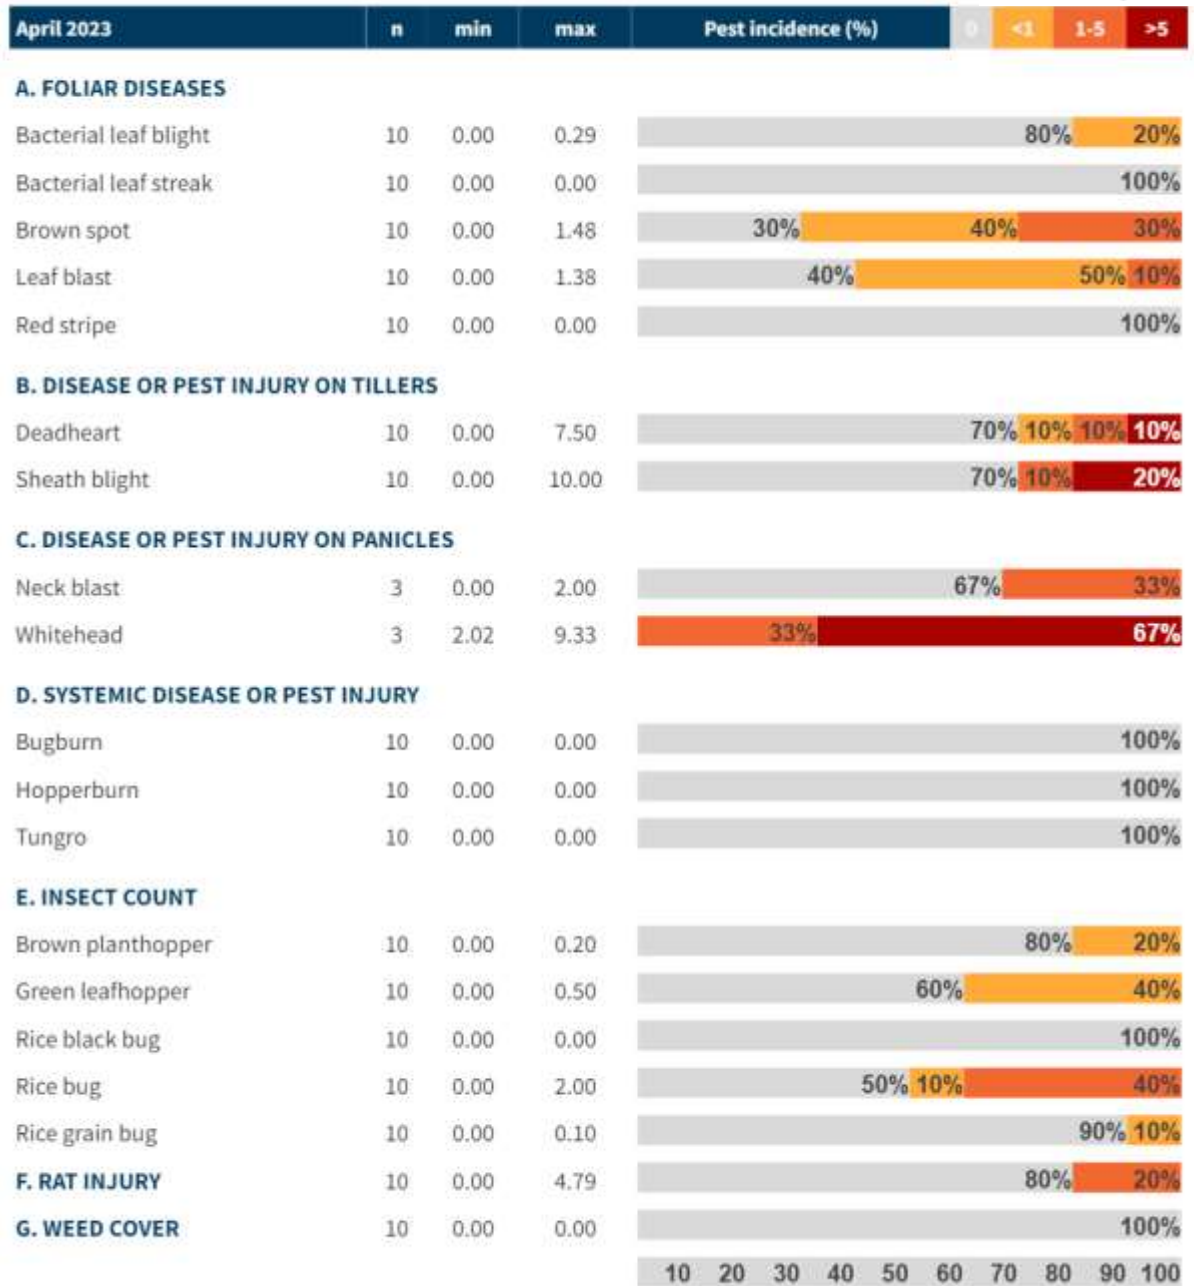

Figure 3. Incidence of pest injuries, counts of insect pests, and weed cover in Davao del Sur on April 2023. Horizontal bar shows the proportion of fields in each range of pest injury incidence, insect count or weed cover.

Figure 5. Incidence of pest injuries, counts of insect pests, and weed cover in Davao Occidental on April 2023. Horizontal bar shows the proportion of fields in each range of pest injury incidence, insect count or weed cover.

Figure 6. Incidence of pest injuries, counts of insect pests, and weed cover in Compostela Valley on April 2023. Horizontal bar shows the proportion of fields in each range of pest injury incidence, insect count or weed cover.

Figure 7. Incidence of pest injuries, counts of insect pests, and weed cover in Davao City on April 2023. Horizontal bar shows the proportion of fields in each range of pest injury incidence, insect count or weed cover.