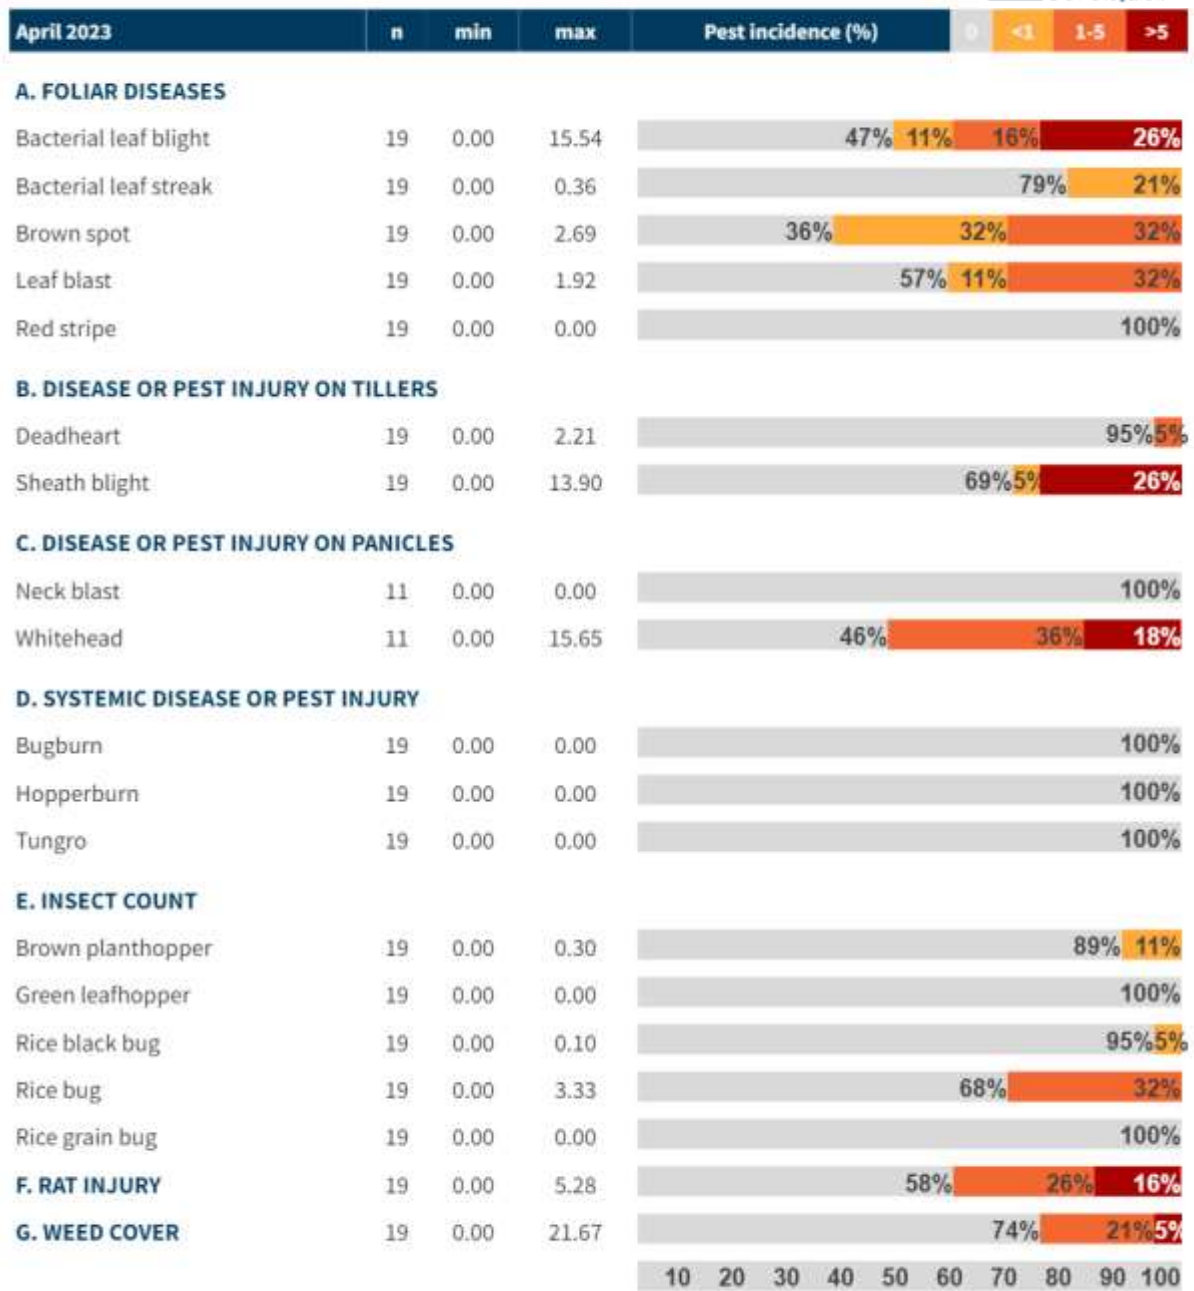

Figure 6. Incidence of pest injuries, counts of insect pests, and weed cover in Compostela Valley on April 2023. Horizontal bar shows the proportion of fields in each range of pest injury incidence, insect count or weed cover.

Figure 7. Incidence of pest injuries, counts of insect pests, and weed cover in Davao City on April 2023. Horizontal bar shows the proportion of fields in each range of pest injury incidence, insect count or weed cover.

Figure 8. Incidence of pest injuries, counts of insect pests, and weed cover in Davao Oriental on April 2023. Horizontal bar shows the proportion of fields in each range of pest injury incidence, insect count or weed cover.