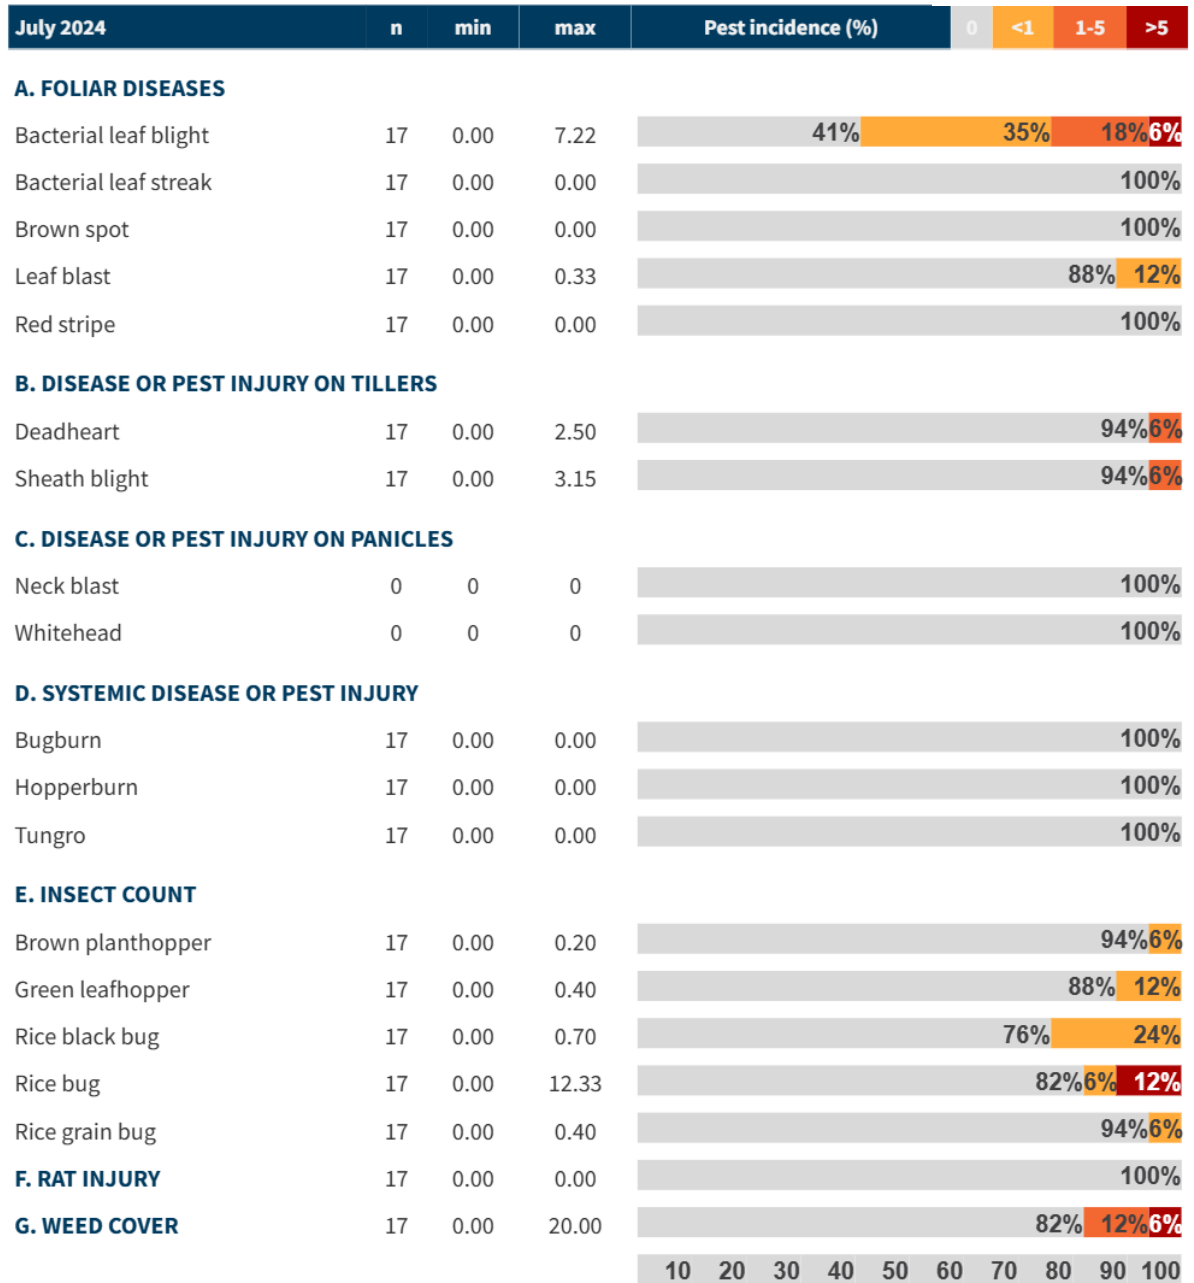

Region VIII | Biliran - All Municipalities

Figure 2. Incidence of pest injuries, counts of insect pests, and weed cover in Biliran on July 2024. Horizontal bar shows the proportion of fields in each range of pest injury incidence, insect count or weed cover.

Region VIII | Eastern Samar - All Municipalities

Figure 3. Incidence of pest injuries, counts of insect pests, and weed cover in Eastern Samar on July 2024. Horizontal bar shows the proportion of fields in each range of pest injury incidence, insect count or weed cover.

Region VIII | Southern Leyte - All Municipalities

Figure 4. Incidence of pest injuries, counts of insect pests, and weed cover in Southern Leyte on July 2024. Horizontal bar shows the proportion of fields in each range of pest injury incidence, insect count or weed cover.

Region VIII | Samar - All Municipalities

Figure 5. Incidence of pest injuries, counts of insect pests, and weed cover in Samar on July 2024. Horizontal bar shows the proportion of fields in each range of pest injury incidence, insect count or weed cover.