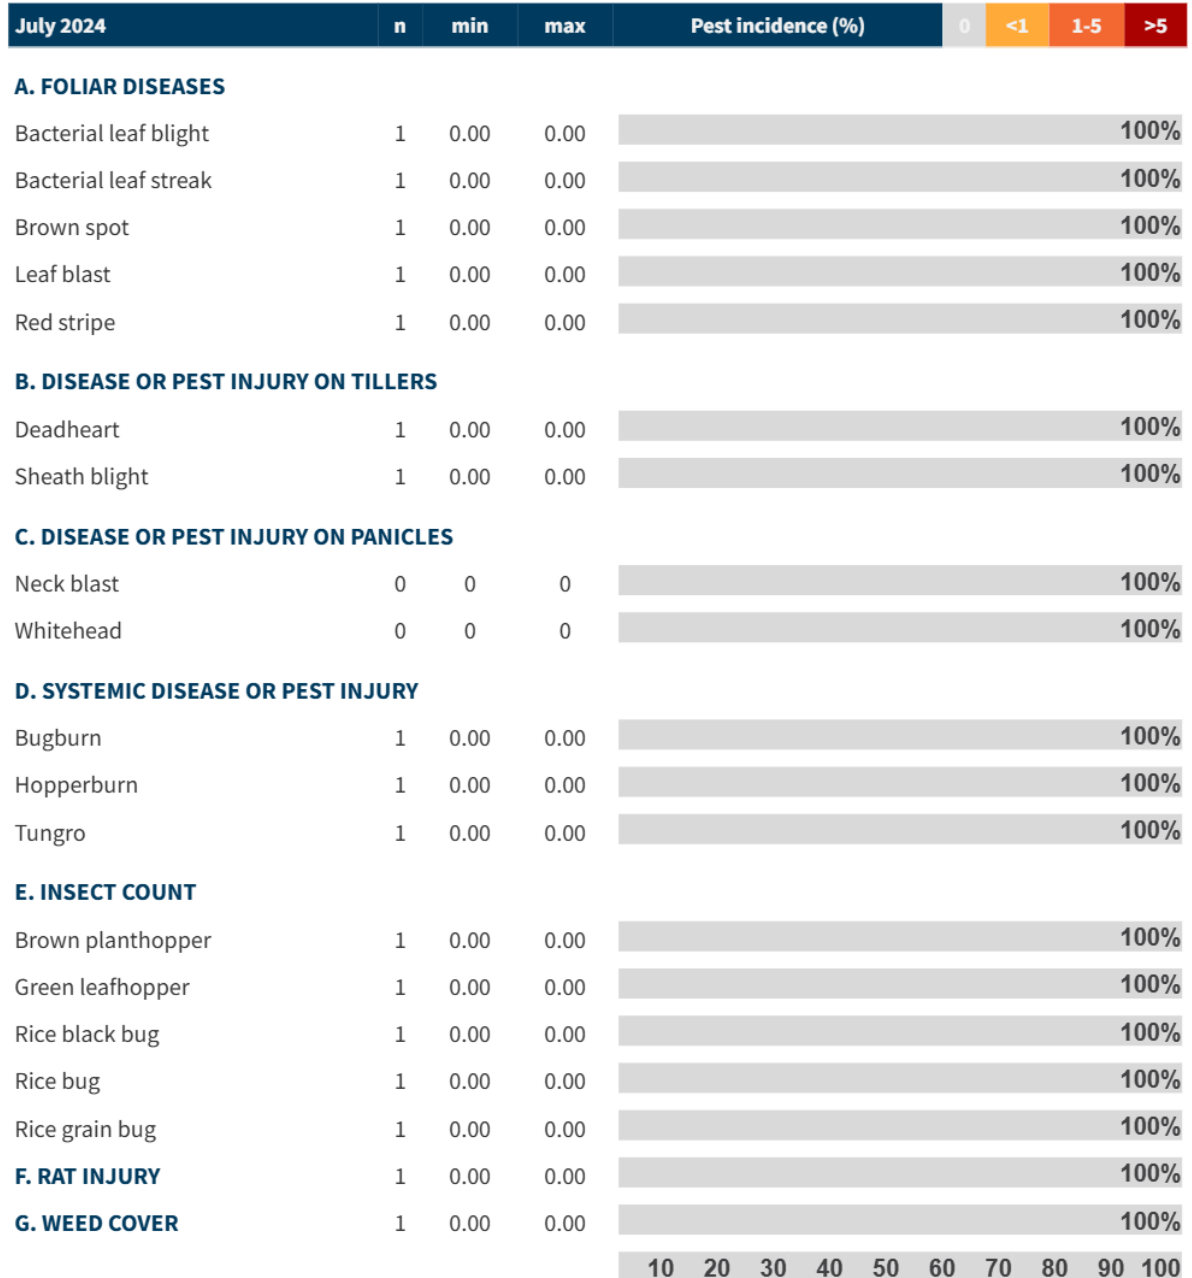

Region VIII | Biliran - All Municipalities

Figure 2. Incidence of pest injuries, counts of insect pests, and weed cover in Biliran on July 2024. Horizontal bar shows the proportion of fields in each range of pest injury incidence, insect count or weed cover.

Region VIII | Eastern Samar - All Municipalities

Figure 3. Incidence of pest injuries, counts of insect pests, and weed cover in Eastern Samar on July 2024. Horizontal bar shows the proportion of fields in each range of pest injury incidence, insect count or weed cover.

Region VIII | Southern Leyte - All Municipalities

Figure 4. Incidence of pest injuries, counts of insect pests, and weed cover in Southern Leyte on July 2024. Horizontal bar shows the proportion of fields in each range of pest injury incidence, insect count or weed cover.

Region VIII | Samar - All Municipalities

Figure 5. Incidence of pest injuries, counts of insect pests, and weed cover in Samar on July 2024. Horizontal bar shows the proportion of fields in each range of pest injury incidence, insect count or weed cover.