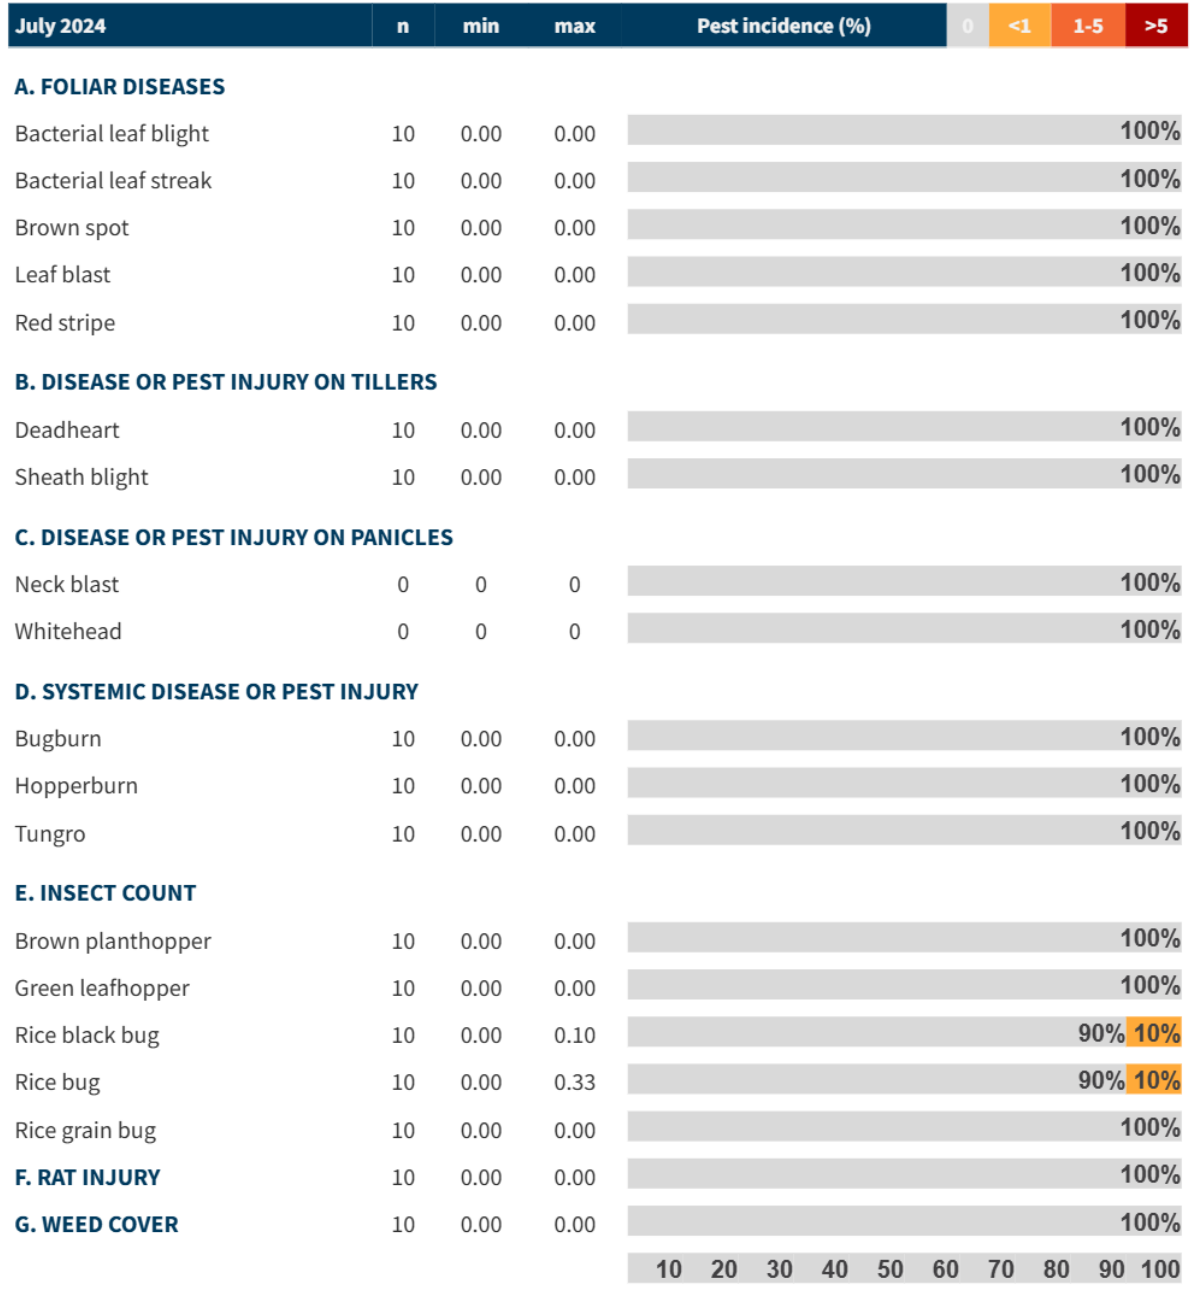

Region VIII | Leyte - All Municipalities

Figure 1. Incidence of pest injuries, counts of insect pests, and weed cover in Leyte on July 2024. Horizontal bar shows the proportion of fields in each range of pest injury incidence, insect count or weed cover.

Region VIII | Biliran - All Municipalities

Figure 2. Incidence of pest injuries, counts of insect pests, and weed cover in Biliran on July 2024. Horizontal bar shows the proportion of fields in each range of pest injury incidence, insect count or weed cover.

Region VIII | Eastern Samar - All Municipalities

Figure 3. Incidence of pest injuries, counts of insect pests, and weed cover in Eastern Samar on July 2024. Horizontal bar shows the proportion of fields in each range of pest injury incidence, insect count or weed cover.