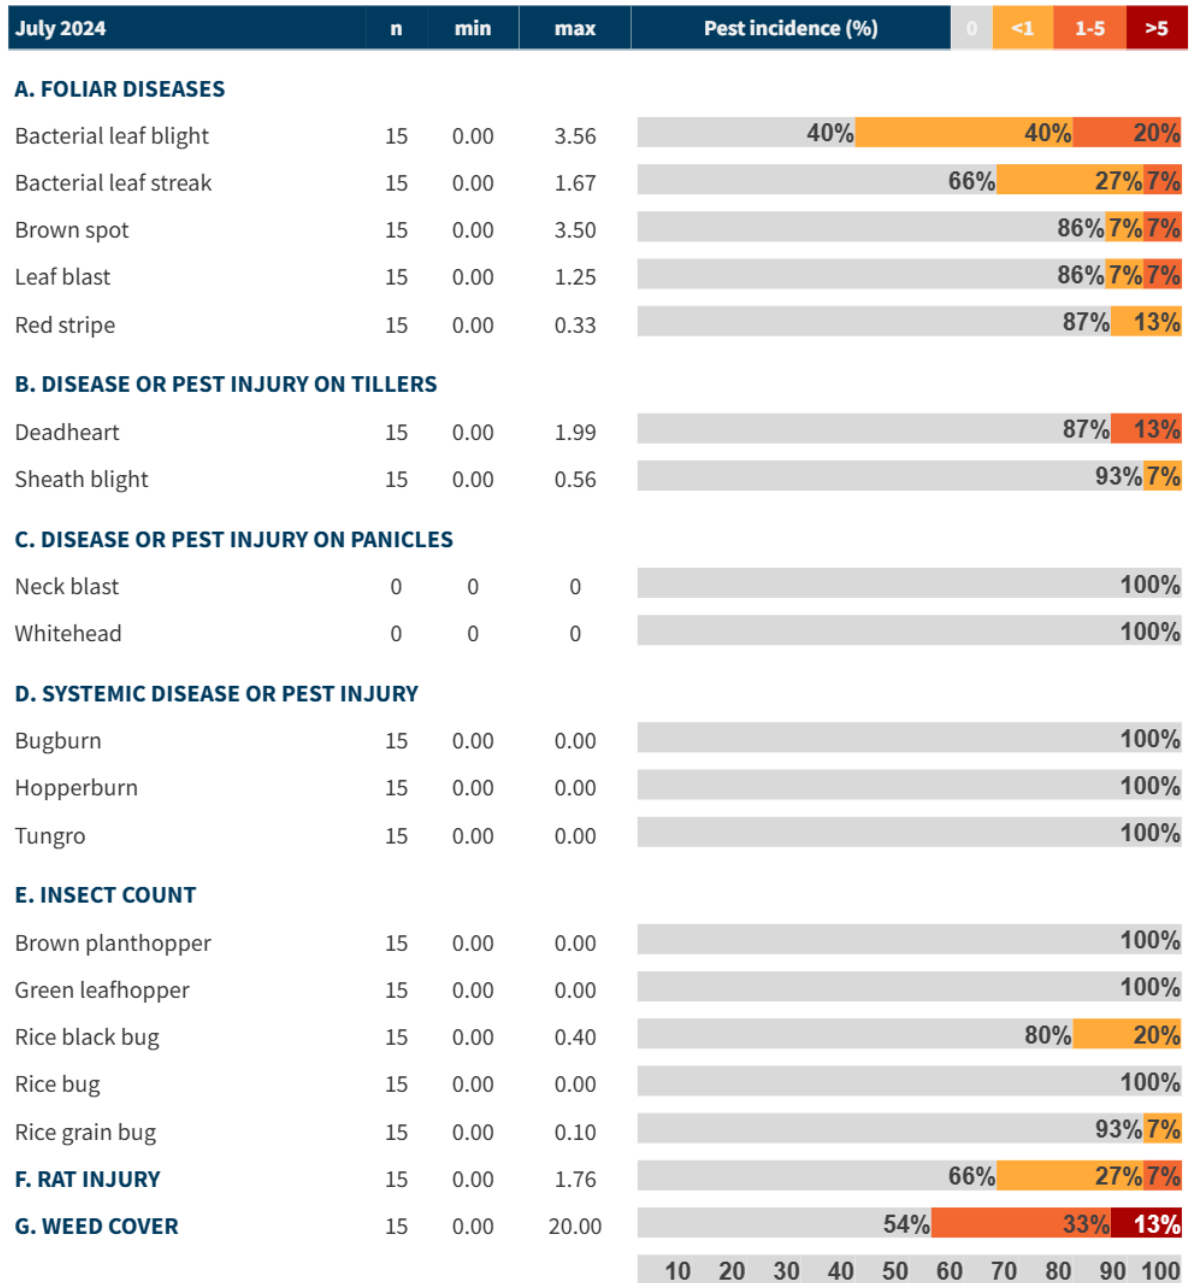

**Rice crop developmental stage:** Seedling to dough stage.

**Data collector/s:** Rex Socrates Altivo, Ruby Teves, Jacinta Masendo, Jo-Ann Arcibal, Raymart Pabuaya, Nanette Lopez, Maria Diasanta, and Rolando Berwing.

Table 1. List of monitoring fields with  $\geq 5.00\%$  average incidences on foliar diseases,  $\geq 3$  insects per hill, and weed cover in Eastern Visayas on July 2024.

| Field Code | Growth stage | Pest                  | Incidence (%) |
|------------|--------------|-----------------------|---------------|
| 080124     | Seedling     | Bacterial leaf blight | 7.22          |
| 080447     | Tillering    | Rice bug              | 12.33         |
| 080449     | Booting      | Rice bug              | 5.67          |
| 080048     | Seedling     | Weeds                 | 5.00          |
| 080049     | Tillering    | Weeds                 | 20.00         |
| 080055     | Tillering    | Weeds                 | 13.33         |
| 080124     | Seedling     | Weeds                 | 7.22          |
| 080055     | Tillering    | Weeds                 | 13.33         |

Region VIII | Leyte - All Municipalities

Figure 1. Incidence of pest injuries, counts of insect pests, and weed cover in Leyte on July 2024. Horizontal bar shows the proportion of fields in each range of pest injury incidence, insect count or weed cover.

Region VIII | Biliran - All Municipalities

Figure 2. Incidence of pest injuries, counts of insect pests, and weed cover in Biliran on July 2024. Horizontal bar shows the proportion of fields in each range of pest injury incidence, insect count or weed cover.