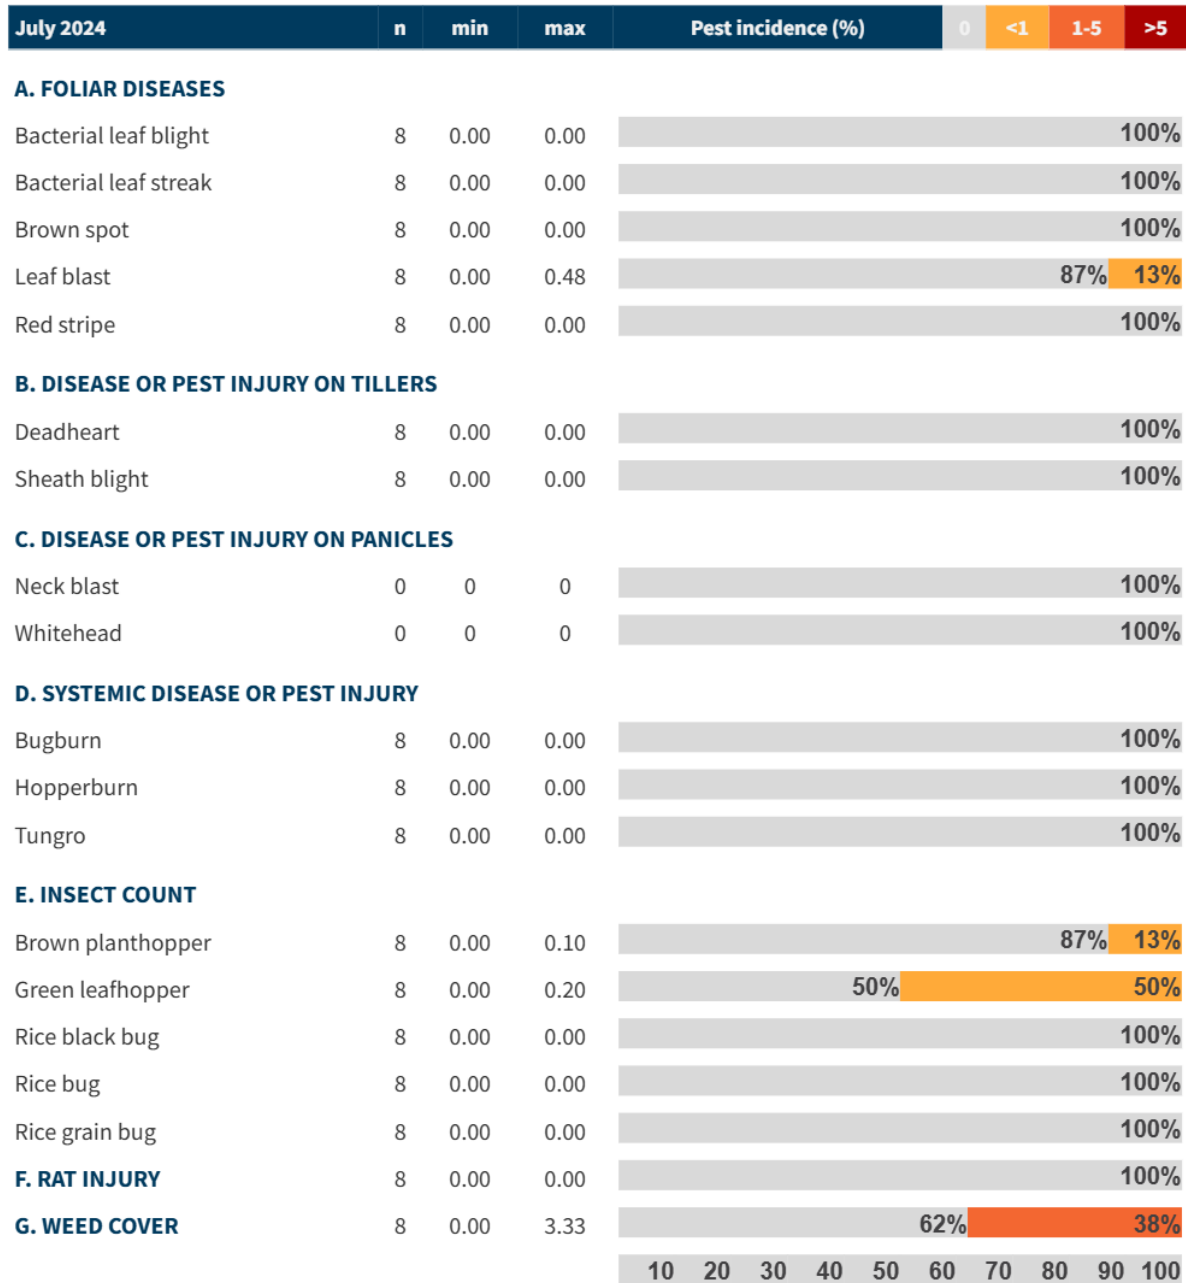

Region VIII | Leyte - All Municipalities

Figure 1. Incidence of pest injuries, counts of insect pests, and weed cover in Leyte on July 2024. Horizontal bar shows the proportion of fields in each range of pest injury incidence, insect count or weed cover.

Region VIII | Biliran - All Municipalities

Figure 2. Incidence of pest injuries, counts of insect pests, and weed cover in Biliran on July 2024. Horizontal bar shows the proportion of fields in each range of pest injury incidence, insect count or weed cover.

Region VIII | Eastern Samar - All Municipalities

Figure 3. Incidence of pest injuries, counts of insect pests, and weed cover in Eastern Samar on July 2024. Horizontal bar shows the proportion of fields in each range of pest injury incidence, insect count or weed cover.

Region VIII | Southern Leyte - All Municipalities

Figure 4. Incidence of pest injuries, counts of insect pests, and weed cover in Southern Leyte on July 2024. Horizontal bar shows the proportion of fields in each range of pest injury incidence, insect count or weed cover.